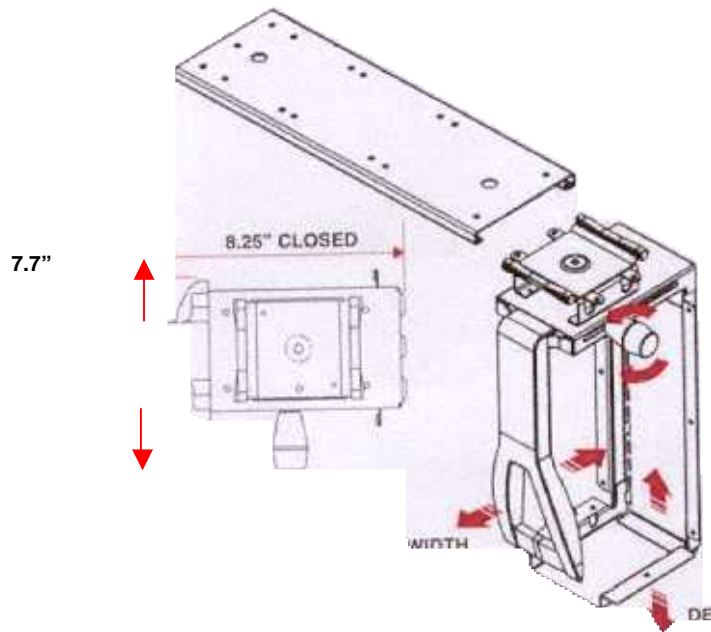

FrameFloat™

Swivel CPU holder with soft touch knob for clamping and under desk storage on a plastic glide track

EF-CPU-BASE

Technical Spec Sheet

FrameFloat™

Swivel CPU holder with soft touch knob for clamping and under desk storable on a plastic glide track

WIDTH	Adjustable 3.5" to 9.3"
HEIGHT	Adjustable 12.5" to 22.5"
LOAD RATING	85 lbs
MATERIAL	Steel with some plastic parts
FINISH	Black Wrinkle Paint
WEIGHT	13 lbs