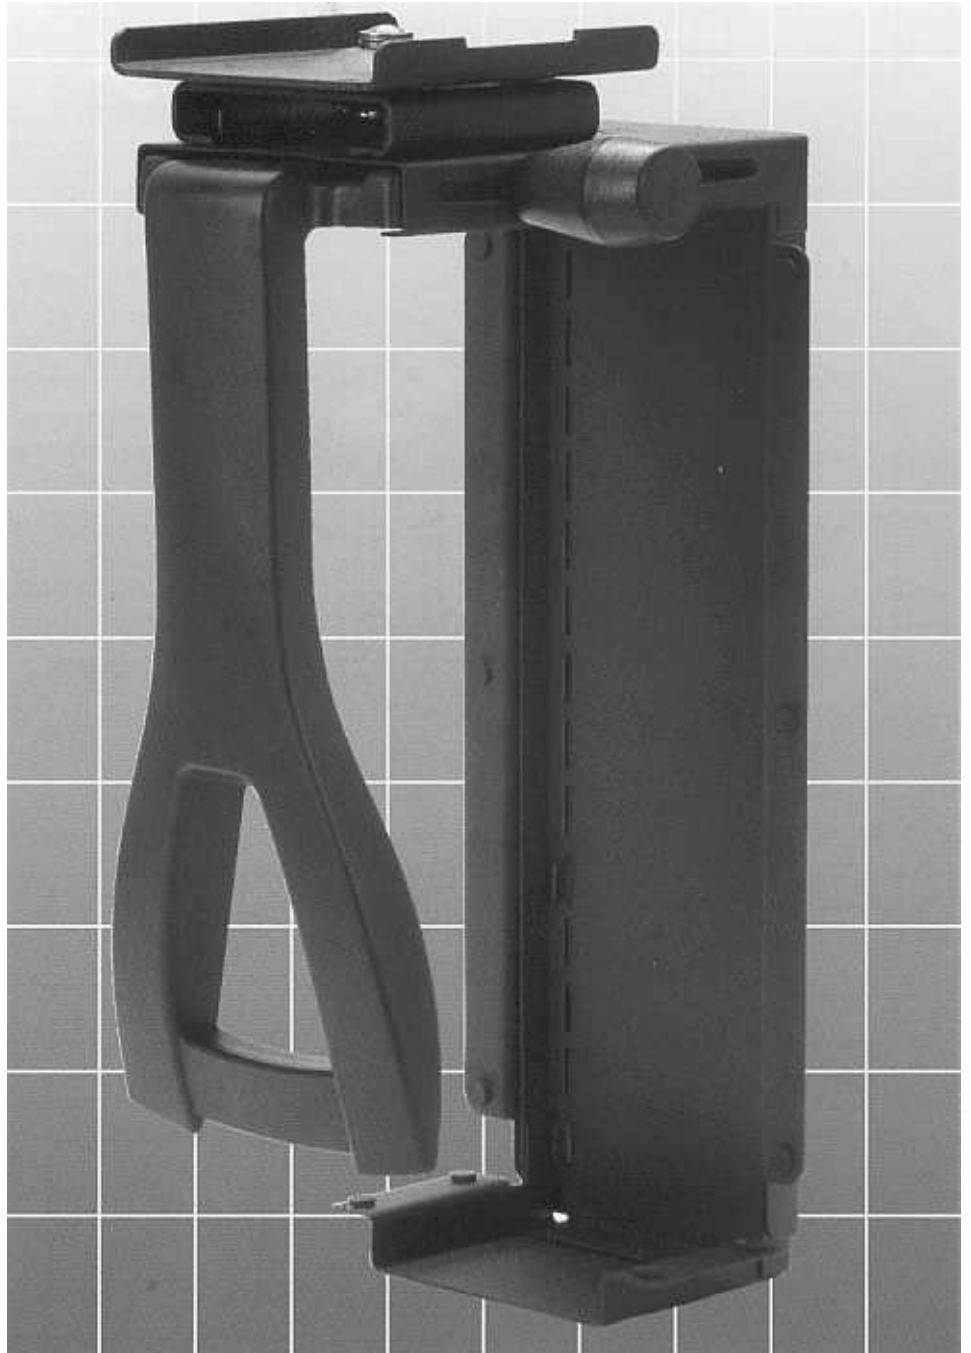

FrameFloat™

Swivel CPU holder with soft touch knob for clamping and under desk storage on a plastic glide track

EF-CPU-BASE

Technical Spec Sheet

FrameFloat™

Swivel CPU holder with soft touch knob for clamping and under desk storable on a plastic glide track

WIDTH	Adjustable 3.5" to 9.3"
HEIGHT	Adjustable 12.5" to 22.5"
LOAD RATING	85 lbs
MATERIAL	Steel with some plastic parts
FINISH	Black Wrinkle Paint
WEIGHT	13 lbs