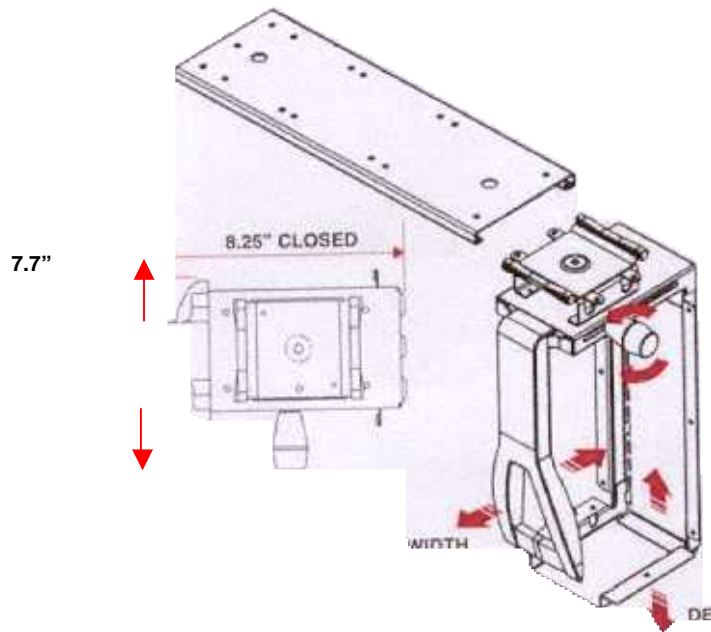

FrameFloat™

Swivel CPU holder with soft touch knob for clamping and under desk storage on a plastic glide track

EF-CPU-BASE

ergoGENESIS
FEATURING BODYBILT SEATING SOLUTIONS

FrameFloat™

Swivel CPU holder with soft touch knob for clamping and under desk storable on a plastic glide track

WIDTH	Adjustable 3.5" to 9.3"
HEIGHT	Adjustable 12.5" to 22.5"
LOAD RATING	85 lbs
MATERIAL	Steel with some plastic parts
FINISH	Black Wrinkle Paint
WEIGHT	13 lbs