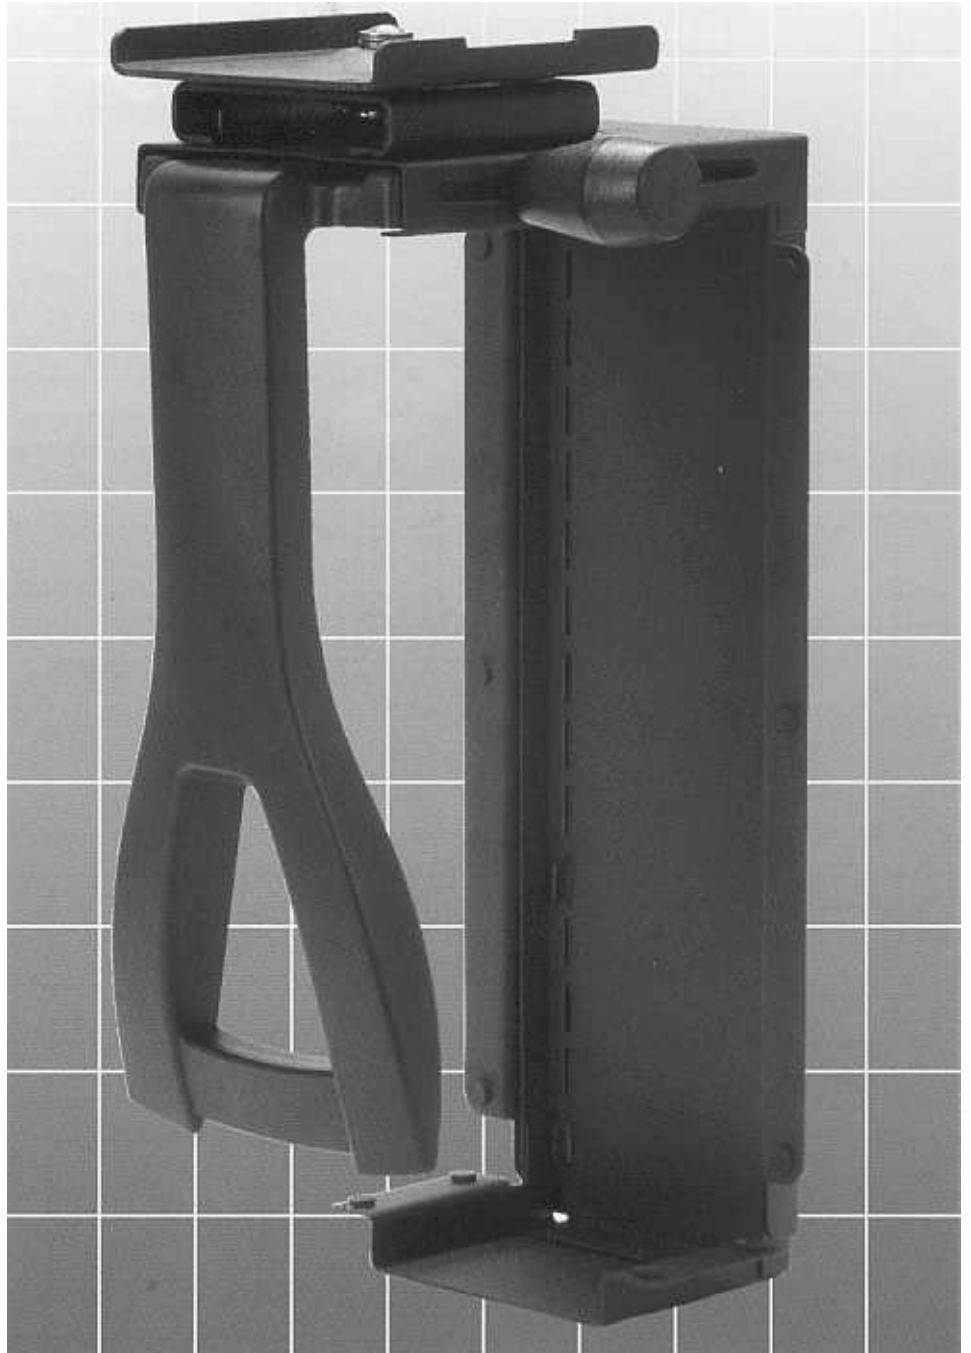

FrameFloat™

Swivel CPU holder with soft touch knob for clamping and under desk storage on a plastic glide track

EF-CPU-BASE

ergoGENESIS
FEATURING BODYBILT SEATING SOLUTIONS

FrameFloat™

Swivel CPU holder with soft touch knob for clamping and under desk storable on a plastic glide track

WIDTH	Adjustable 3.5" to 9.3"
HEIGHT	Adjustable 12.5" to 22.5"
LOAD RATING	85 lbs
MATERIAL	Steel with some plastic parts
FINISH	Black Wrinkle Paint
WEIGHT	13 lbs